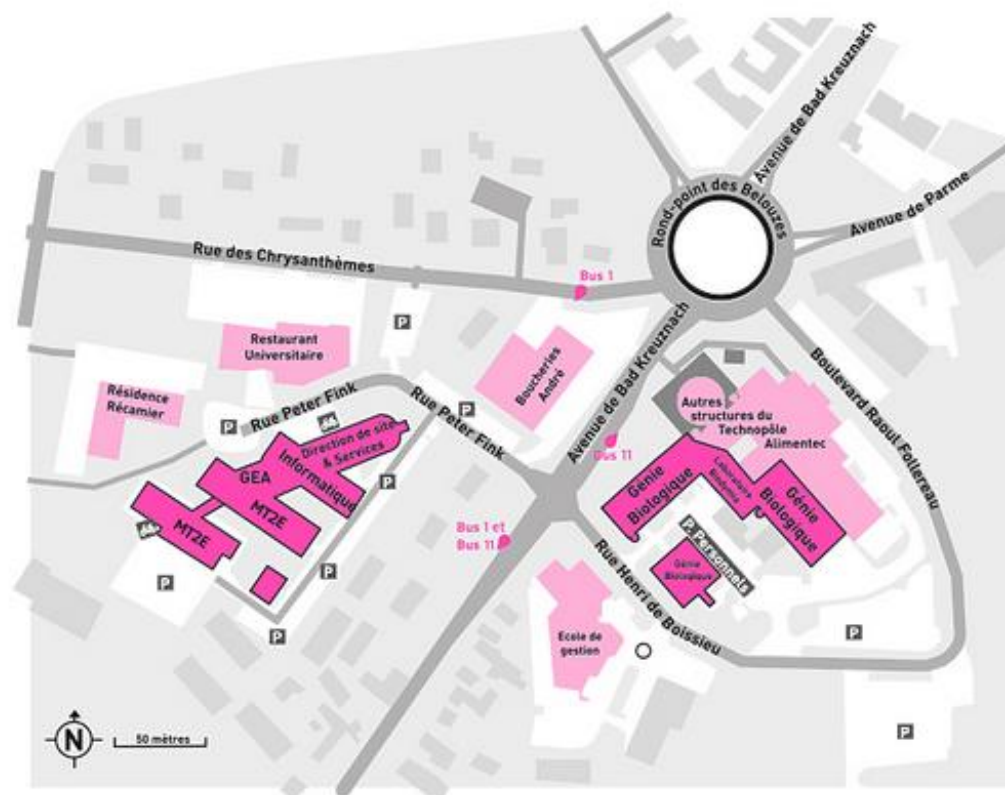

Plan du Campus et Contacts utiles

Accueil : [04 74 45 50 50](tel:0474455050)

DÉPARTEMENTS

• Gestion des Entreprises et des Administrations (GEA)

Coordonnées

IUT Lyon 1 - site de Bourg-en-Bresse (Département GEA)
71, rue Peter Fink,
01000 Bourg-en-Bresse

iutbourg.gea@univ-lyon1.fr - 04 74 45 92 20

Horaires du secrétariat

Lundi : 7h45 - 12h00 / 13h00 - 17h30
Mardi (télétravail) : 7h45 - 12h00 / 13h00 - 17h30
Mercredi : 7h45 - 12h30
Jeudi : 7h45 - 12h00 / 13h00 - 16h15
Vendredi : 7h45 - 12h00 / 13h00 - 16h30

• Informatique

Coordonnées

IUT Lyon 1 - site de Bourg-en-Bresse (Département INFO)
71, rue Peter Fink,
01000 Bourg-en-Bresse

iutbourg.info@univ-lyon1.fr - 04 74 45 50 59

Horaires du secrétariat

Lundi, mercredi, jeudi : 7h45 - 12h00 / 13h00 - 17h15
Mardi : 7h45 - 16h45
Vendredi : 8h00 - 12h00

• Métiers de la Transition et de l'Efficacité Énergétiques (MT2E)

Coordonnées

IUT Lyon 1 - site de Bourg-en-Bresse
71, rue Peter Fink,
01000 Bourg-en-Bresse

iutbourg.mt2e@univ-lyon1.fr - 04 26 16 20 42

Horaires du secrétariat

Lundi : 7h45 - 12h30 / 13h30 - 17h30
Mardi, mercredi, jeudi : 7h45 - 12h30 / 13h30 - 17h00
Vendredi : 8h00 - 12h00