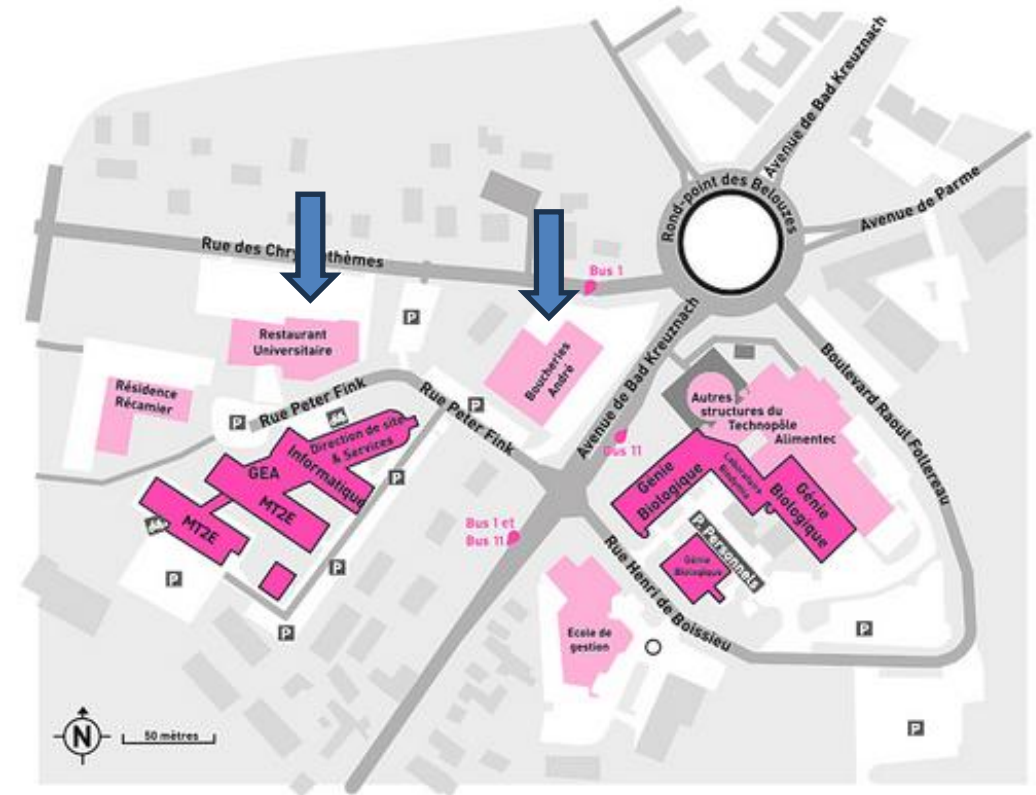

Boulangerie NÖL

37 Avenue de Bad Kreuznach

A côté des boucheries André

01000 Bourg-en-Bresse